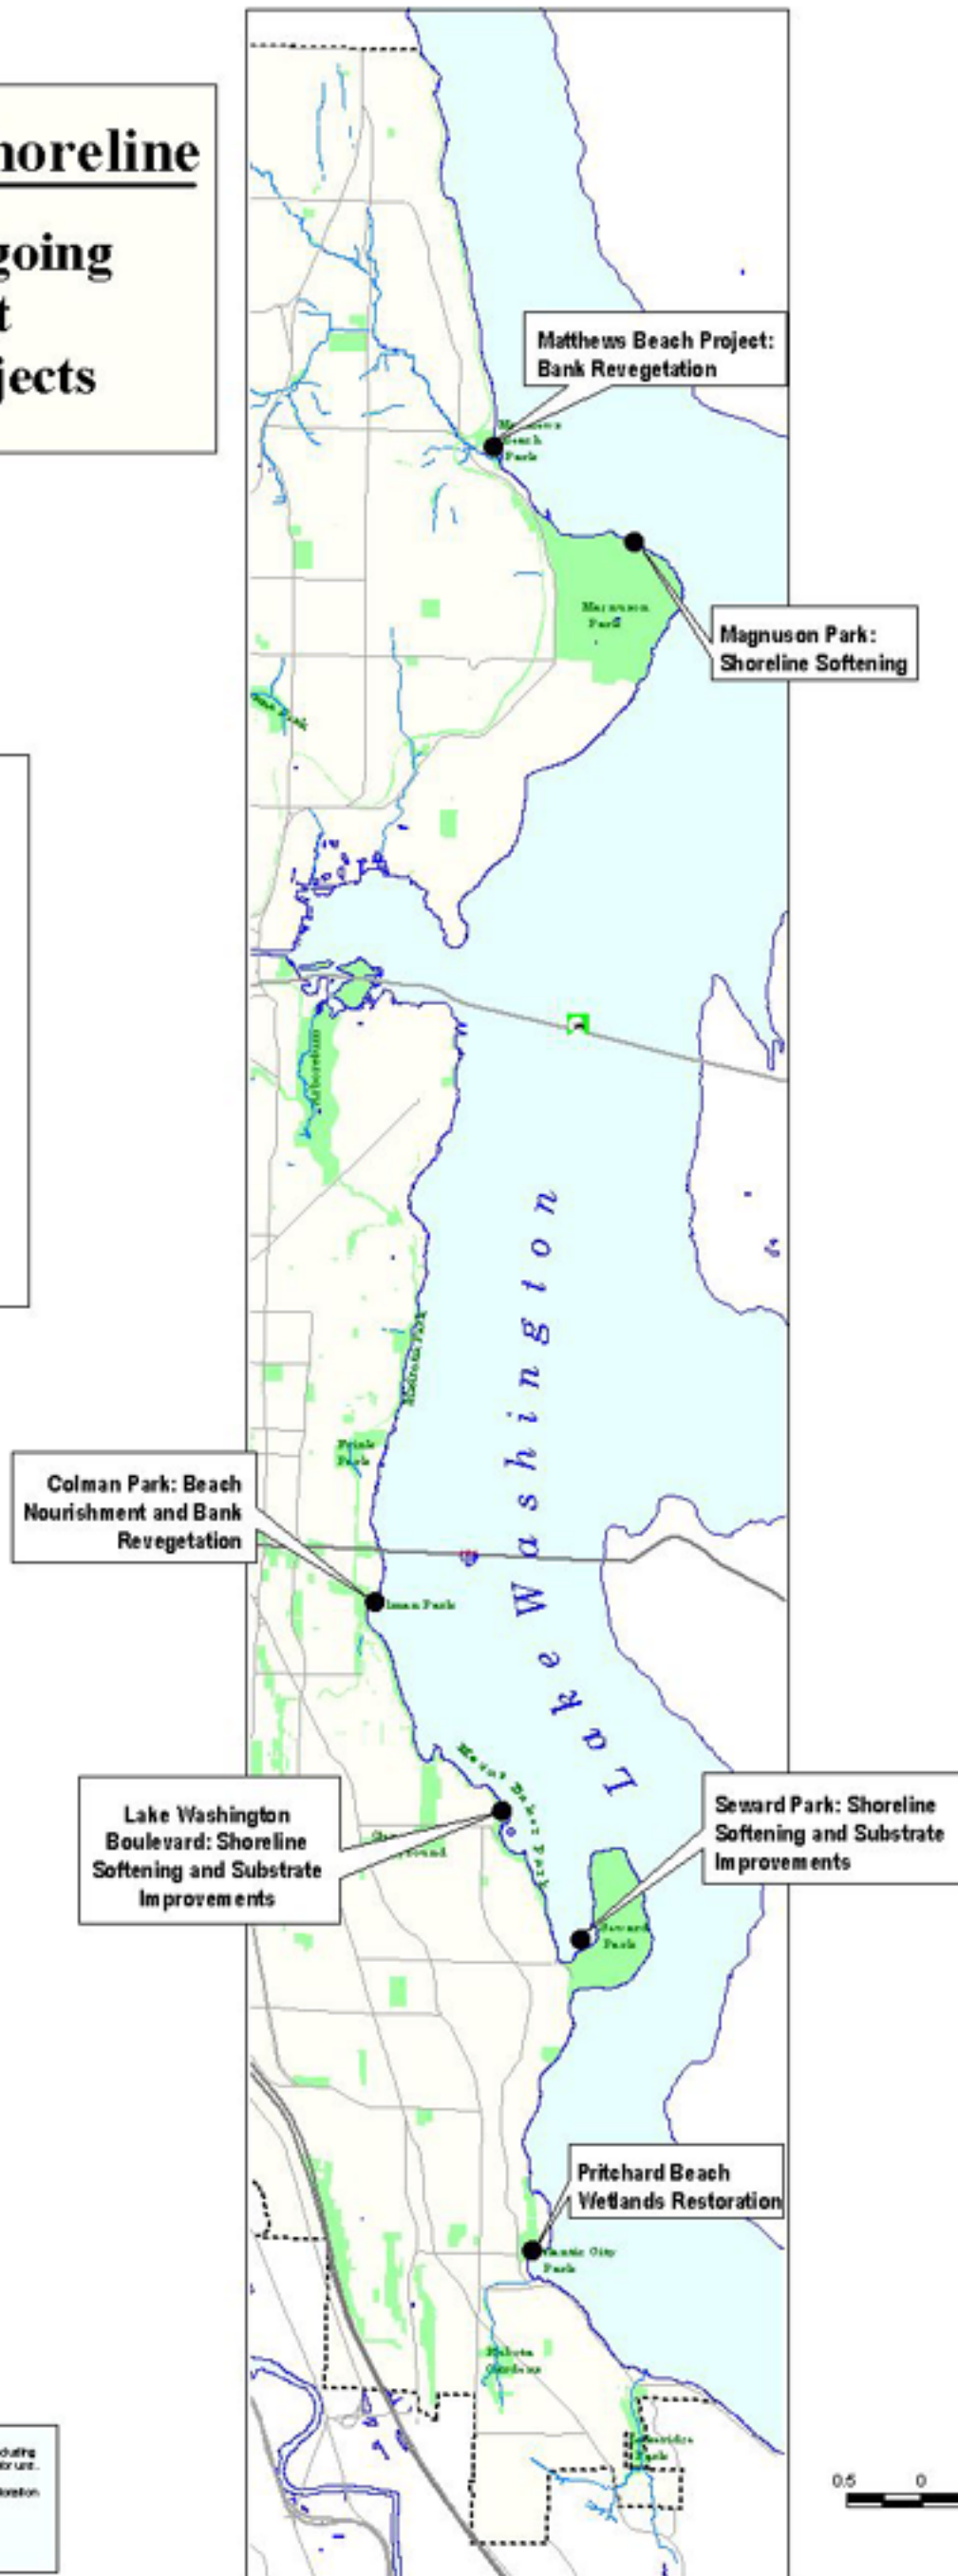

Lake Washington Shoreline

Completed and Ongoing Salmon Habitat Improvement Projects

Produced by The City of Seattle, Geographic Information Systems Section, Seattle Public Utilities.
March 20, 2001

© The City of Seattle, 2001. All rights reserved.
http://seattle.gov/kuiper/wash

No guarantee of any sort is made, including accuracy, completeness, or fitness for use.
Projects include acquisition and restoration of shoreline projects, and any enhancement work since 1990.