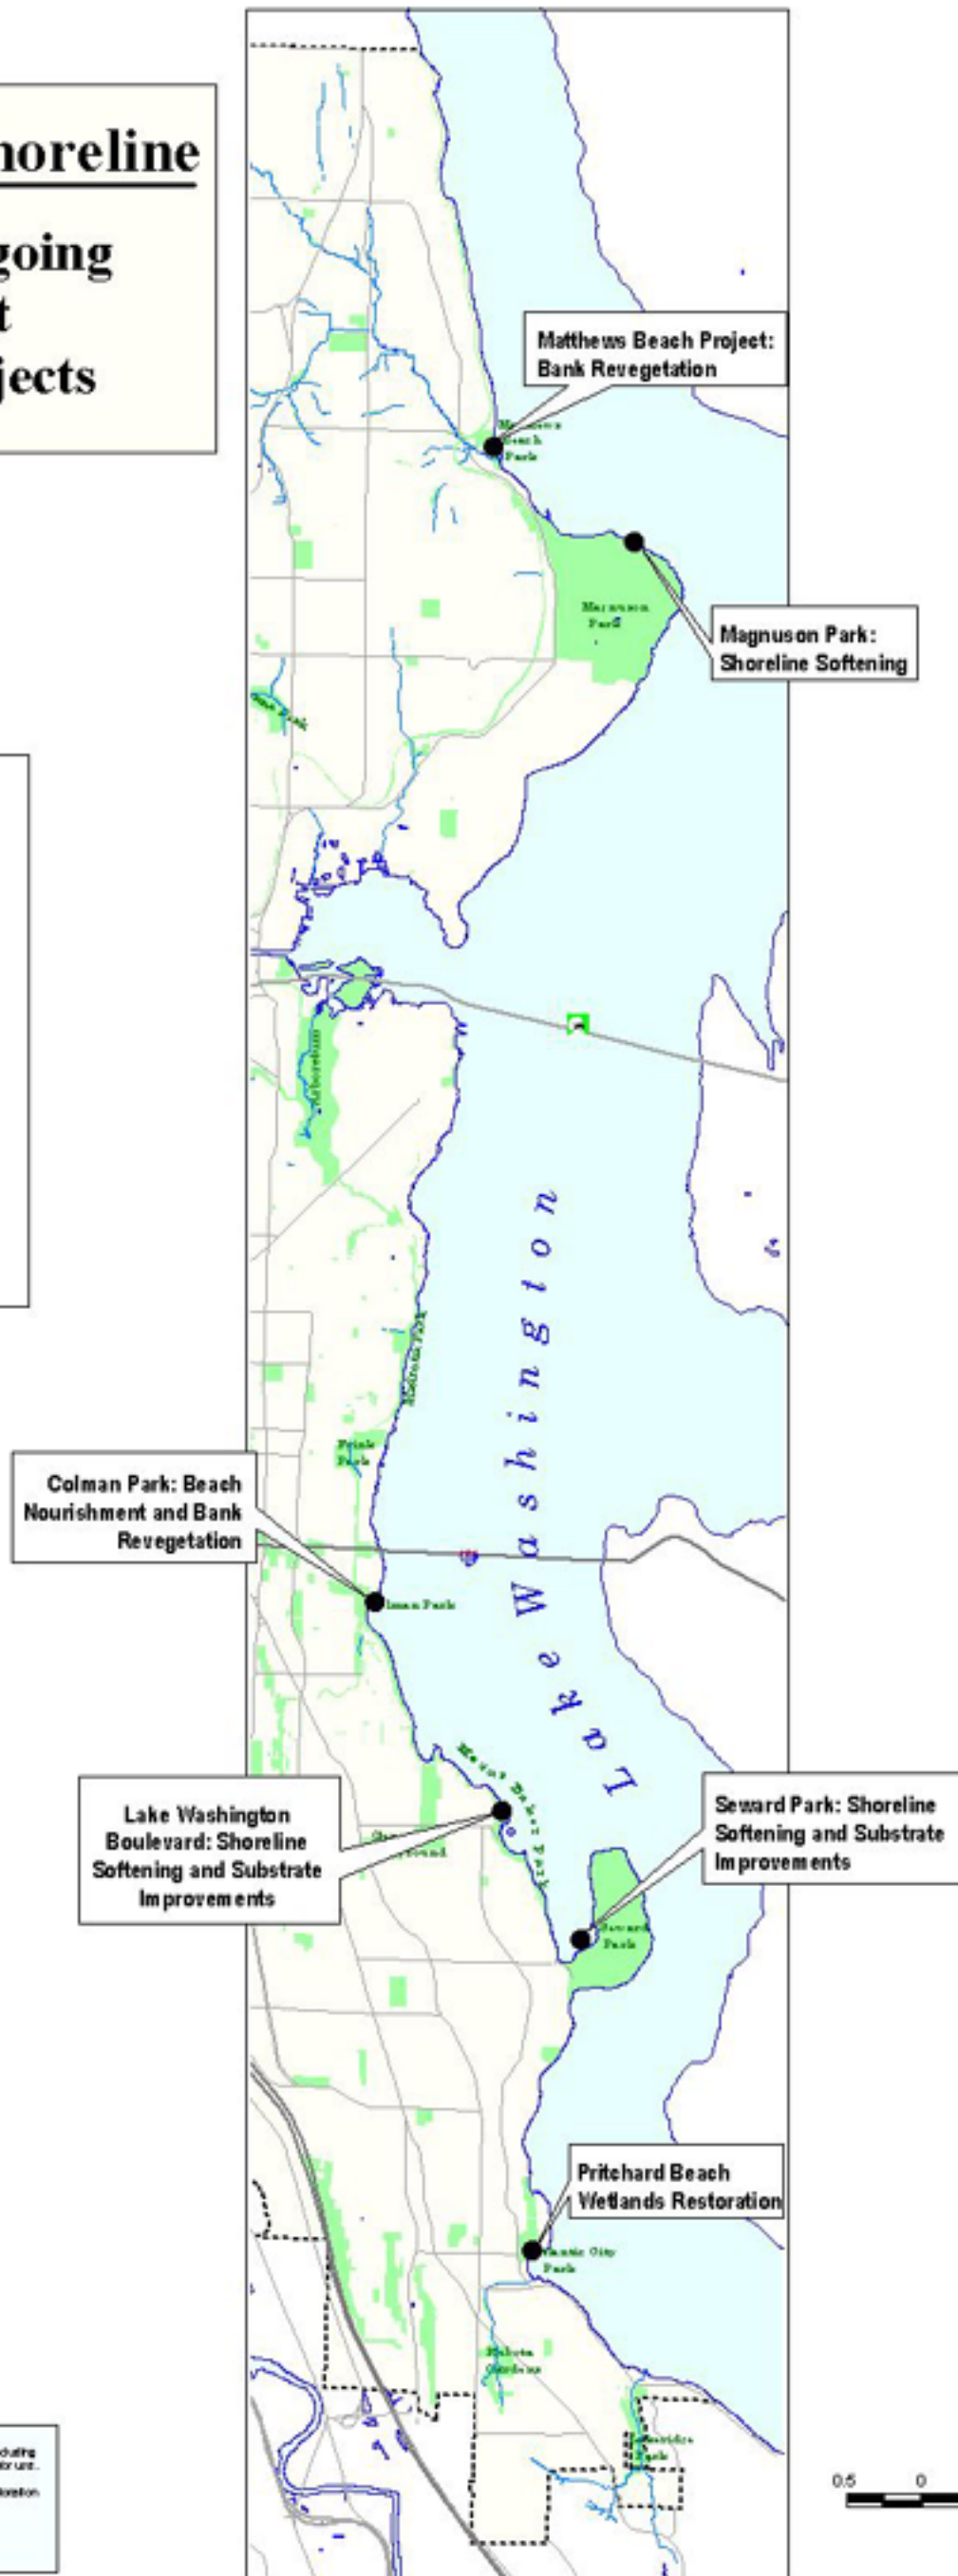

Lake Washington Shoreline

Completed and Ongoing Salmon Habitat Improvement Projects

Produced by The City of Seattle, Geographic Information Systems Section, Seattle Public Utilities.
March 20, 2001
© The City of Seattle, 2001. All rights reserved.
http://seattlelink.wash.gov

No guarantee of any sort is made, including accuracy, completeness, or fitness for use.
Projects include acquisition and restoration of shoreline projects, and any enhancement work since 1990.